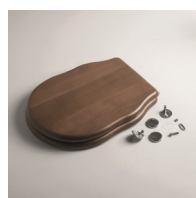

Sedile Boheme noce cerniere cromo
Boheme walnut cover-seat chrome seat cover

MC28N1

Sedile Boheme noce cerniere oro
Boheme walnut cover-seat gold seat cover

MC28N2

Sedile Boheme noce cerniere bronzo
Boheme walnut cover-seat bronze seat cover

MC28N3