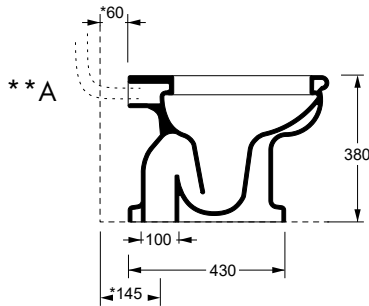

Articolo / Article

COD.

Vaso Boheme scarico suolo  
Wc Boheme with S outlet

Bianco Europa / Europa White

28200101

Lucidi / Shiny

01

Bianco Europa  
Europa White

cm 54x36,5x38

kg 19,5

pallet ita 15

pallet ex 25

\*\*A : tubo interno parete/ pipe internal to the wall

\* : misura consigliata/recommended size

\*\*B : con cassetta alta/ with high cistern

\*\*C : con cassetta a zaino/ with low level flushing

TECNICAL SHEET n°: 90	DESIGNER: ALICE	CODE: 28200101		
SHEET FORMAT: A4	ISO	REVISION: 00	SCALE: 1:20	DATE: 31/03/2023
REGULATION: EN 997 / EN 33 / Dop- 997*				Pg: 1/2
All the measurements respect the tollerances provided by the Alice Ceramica srl.				

MC28N3S

TECNICAL SHEET n°: 90		DESIGNER: ALICE		CODE: 28200101	
SHEET FORMAT: A4	ISO	REVISION: 00	SCALE: 1:20	DATE: 31/03/2023	
REGULATION:	EN 997 / EN 33 / Dop- 997*			Pg: 1/2	
All the measurements respect the tollerances provided by the Alice Ceramica srl.					