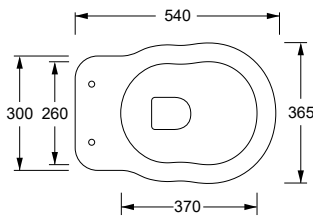

cm 54x36,5x38

kg 19,5

pallet ita 15

pallet ex 25

\*\*A : tubo interno parete/ pipe internal to the wall

\* : misura consigliata/recommended size

\*\*B : con cassetta alta/ with high cistern

\*\*C : con cassetta a zaino/ with low level flushing

TECNICAL SHEET n°: 90	DESIGNER: ALICE	CODE: 28200101		
SHEET FORMAT: A4	ISO	REVISION: 00	SCALE: 1:20	DATE: 31/03/2023
REGULATION: EN 997 / EN 33 / Dop- 997*				Pg: 1/2
All the measurements respect the tollerances provided by the Alice Ceramica srl.				

MC28N3S

TECNICAL SHEET n°: 90		DESIGNER: ALICE		CODE: 28200101	
SHEET FORMAT: A4	ISO	REVISION: 00	SCALE: 1:20	DATE: 31/03/2023	
REGULATION:	EN 997 / EN 33 / Dop- 997*			Pg: 1/2	
All the measurements respect the tollerances provided by the Alice Ceramica srl.					