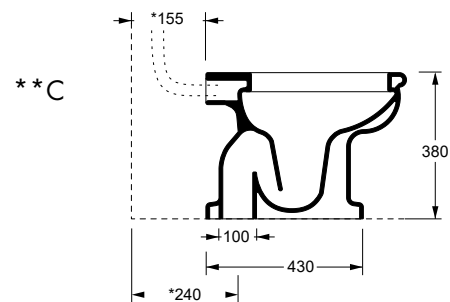

cm 54x36,5x38

kg 19,5

pallet ita 15

pallet ex 25

\*\*A : tubo interno parete/ pipe internal to the wall

\* : misura consigliata/recommended size

\*\*B : con cassetta alta/ with high cistern

\*\*C : con cassetta a zaino/ with low level flushing

TECNICAL SHEET n°: 90	DESIGNER: ALICE	CODE: 28200101		
SHEET FORMAT: A4	ISO	REVISION: 00	SCALE: 1:20	DATE: 31/03/2023
REGULATION: EN 997 / EN 33 / Dop- 997*				Pg: 1/2
All the measurements respect the tollerances provided by the Alice Ceramica srl.				

MC28N3S

TECNICAL SHEET n°: 90		DESIGNER: ALICE		CODE: 28200101	
SHEET FORMAT: A4	ISO	REVISION: 00	SCALE: 1:20	DATE: 31/03/2023	
REGULATION:	EN 997 / EN 33 / Dop- 997*			Pg: 1/2	
All the measurements respect the tollerances provided by the Alice Ceramica srl.					