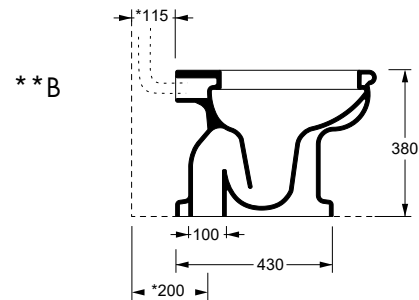

cm 54x36,5x38

kg 19,5

pallet ita 15

pallet ex 25

\*\*A : tubo interno parete/ pipe internal to the wall

\* : misura consigliata/recommended size

\*\*B : con cassetta alta/ with high cistern

\*\*C : con cassetta a zaino/ with low level flushing

TECNICAL SHEET n°: 90	DESIGNER: ALICE	CODE: 28200101		
SHEET FORMAT: A4	ISO	REVISION: 00	SCALE: 1:20	DATE: 31/03/2023
REGULATION: EN 997 / EN 33 / Dop- 997*				Pg: 1/2
All the measurements respect the tollerances provided by the Alice Ceramica srl.				

MC28N3S

TECNICAL SHEET n°: 90		DESIGNER: ALICE		CODE: 28200101	
SHEET FORMAT: A4	ISO	REVISION: 00	SCALE: 1:20	DATE: 31/03/2023	
REGULATION:	EN 997 / EN 33 / Dop- 997*			Pg: 1/2	
All the measurements respect the tollerances provided by the Alice Ceramica srl.					