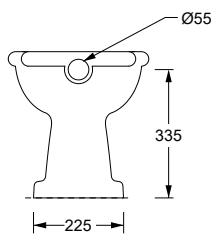

cm 54x36,5x38

kg 19,5

pallet ita 15

pallet ex 25

\*\*A : tubo interno parete/ pipe internal to the wall

\* : misura consigliata/recommended size

\*\*B : con cassetta alta/ with high cistern

\*\*C : con cassetta a zaino/ with low level flushing

TECNICAL SHEET n°: 90	DESIGNER: ALICE	CODE: 28200101		
SHEET FORMAT: A4	ISO	REVISION: 00	SCALE: 1:20	DATE: 31/03/2023
REGULATION: EN 997 / EN 33 / Dop- 997*				Pg: 1/2
All the measurements respect the tollerances provided by the Alice Ceramica srl.				

MC28N3S

TECNICAL SHEET n°: 90		DESIGNER: ALICE		CODE: 28200101	
SHEET FORMAT: A4	ISO	REVISION: 00	SCALE: 1:20	DATE: 31/03/2023	
REGULATION:	EN 997 / EN 33 / Dop- 997*			Pg: 1/2	
All the measurements respect the tollerances provided by the Alice Ceramica srl.					