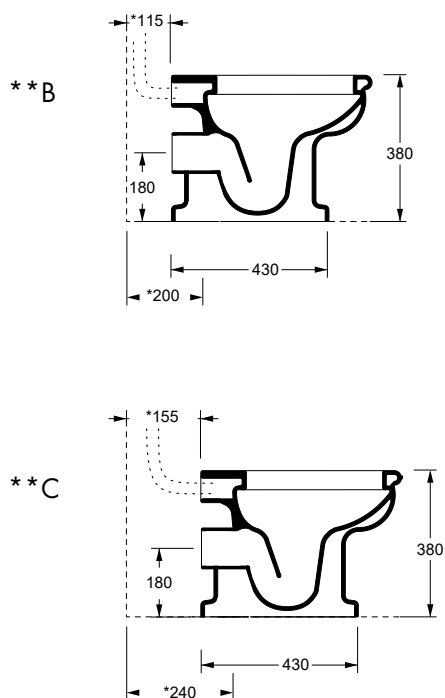

Articolo / Article

COD.

Vaso Boheme scarico parete
Wc Boheme with P outlet

Bianco Europa / Europa White

28210101

Lucidi / Shiny

01

Bianco Europa
Europa White

cm 54x36,5x38

kg 19,5

pallet ita 15

pallet ex 25

**A : tubo interno parete/ pipe internal to the wall

* : misura consigliata/recommended size

**B : con cassetta alta/ with high cistern

**C : con cassetta a zaino/ with low level flushing

TECNICAL SHEET n°: 89	DESIGNER: ALICE	CODE: 28210101		
SHEET FORMAT: A4	ISO	REVISION: 00	SCALE: 1:20	DATE: 31/03/2023
REGULATION: EN 997 / EN 33 / Dop- 997*				Pg: 1/2
All the measurements respect the tollerances provided by the Alice Ceramica srl.				