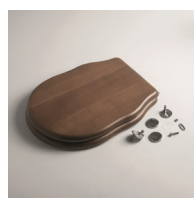

MC2801S

Sedile bianco cerniere oro soft-close
Boheme cover-seat gold seat cover with softclose hinges

MC2802S

Sedile bianco cerniere bronzo soft-close
Boheme cover-seat bronze seat cover with softclose hinges

FIX05B

Sedile Boheme noce cerniere cromo
Boheme walnut cover-seat chrome seat cover

MC28N1

Sedile Boheme noce cerniere oro
Boheme walnut cover-seat gold seat cover

MC28N2

Sedile Boheme noce cerniere bronzo
Boheme walnut cover-seat bronze seat cover