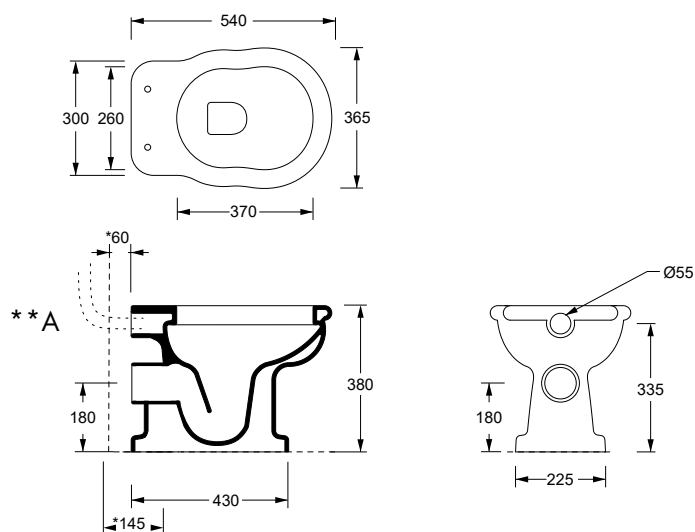

Articolo / Article

COD.

Vaso Boheme scarico parete
Wc Boheme with P outlet

Bianco Europa / Europa White

28210101

Lucidi / Shiny

01

Bianco Europa
Europa White

cm 54x36,5x38

kg 19,5

pallet ita 15

pallet ex 25

**A : tubo interno parete/ pipe internal to the wall

* : misura consigliata/recommended size

**B : con cassetta alta/ with high cistern

**C : con cassetta a zaino/ with low level flushing

TECNICAL SHEET n°: 89	DESIGNER: ALICE	CODE: 28210101		
SHEET FORMAT: A4	ISO	REVISION: 00	SCALE: 1:20	DATE: 31/03/2023
REGULATION: EN 997 / EN 33 / Dop- 997*				Pg: 1/2
All the measurements respect the tollerances provided by the Alice Ceramica srl.				