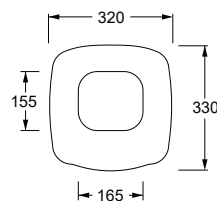

cm 70x56,5

kg 20

pallet ita 10

pallet ex 15

TECNICAL SHEET n°: 126	DESIGNER: ALICE	CODE: 28230101		
SHEET FORMAT: A4	ISO	REVISION: 00	SCALE: 1:20	DATE: 17/05/2023
REGULATION:	EN 14688 / EN 31 / Dop- 14688*			Pg: 1/2
All the measurements respect the tollerances provided by the Alice Ceramica srl.				

28240101

TECHNICAL SHEET n°: 126	DESIGNER: ALICE	CODE: 28230101		
SHEET FORMAT: A4	ISO	REVISION: 00	SCALE: 1:20	DATE: 17/05/2023
REGULATION:	EN 14688 / EN 31 / Dop- 14688*			Pg: 2/2
All the measurements respect the tollerances provided by the Alice Ceramica srl.				