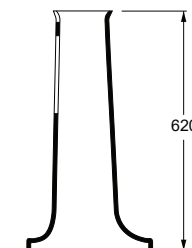

Articolo / Article

COD.

Lavabo Boheme 70  
Boheme washbasin 70

Bianco Europa / Europa White

28230101

Lucidi / Shiny

01

Bianco Europa  
Europa White

cm 70x56,5

kg 20

pallet ita 10

pallet ex 15

TECNICAL SHEET n°: 126	DESIGNER: ALICE	CODE: 28230101		
SHEET FORMAT: A4	ISO	REVISION: 00	SCALE: 1:20	DATE: 17/05/2023
REGULATION:	EN 14688 / EN 31 / Dop- 14688*			Pg: 1/2
All the measurements respect the tollerances provided by the Alice Ceramica srl.				

28240101

TECHNICAL SHEET n°: 126	DESIGNER: ALICE	CODE: 28230101		
SHEET FORMAT: A4	ISO	REVISION: 00	SCALE: 1:20	DATE: 17/05/2023
REGULATION:	EN 14688 / EN 31 / Dop- 14688*			Pg: 2/2
All the measurements respect the tollerances provided by the Alice Ceramica srl.				