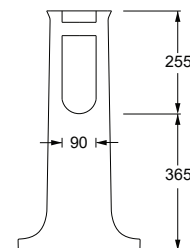

cm 70x56,5

kg 20

pallet ita 10

pallet ex 15

TECNICAL SHEET n°: 126	DESIGNER: ALICE	CODE: 28230101		
SHEET FORMAT: A4	ISO	REVISION: 00	SCALE: 1:20	DATE: 17/05/2023
REGULATION:	EN 14688 / EN 31 / Dop- 14688*			Pg: 1/2
All the measurements respect the tollerances provided by the Alice Ceramica srl.				

28240101

TECHNICAL SHEET n°: 126	DESIGNER: ALICE	CODE: 28230101		
SHEET FORMAT: A4	ISO	REVISION: 00	SCALE: 1:20	DATE: 17/05/2023
REGULATION:	EN 14688 / EN 31 / Dop- 14688*			Pg: 2/2
All the measurements respect the tollerances provided by the Alice Ceramica srl.				