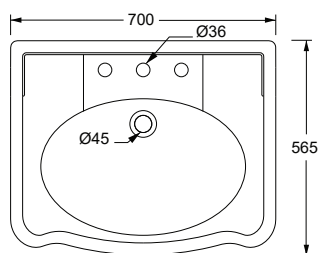

cm 70x56,5

kg 20

pallet ita 10

pallet ex 15

TECNICAL SHEET n°: 126	DESIGNER: ALICE	CODE: 28230101		
SHEET FORMAT: A4	ISO	REVISION: 00	SCALE: 1:20	DATE: 17/05/2023
REGULATION:	EN 14688 / EN 31 / Dop- 14688*			Pg: 1/2
All the measurements respect the tollerances provided by the Alice Ceramica srl.				

28240101

TECHNICAL SHEET n°: 126	DESIGNER: ALICE	CODE: 28230101		
SHEET FORMAT: A4	ISO	REVISION: 00	SCALE: 1:20	DATE: 17/05/2023
REGULATION:	EN 14688 / EN 31 / Dop- 14688*			Pg: 2/2
All the measurements respect the tollerances provided by the Alice Ceramica srl.				