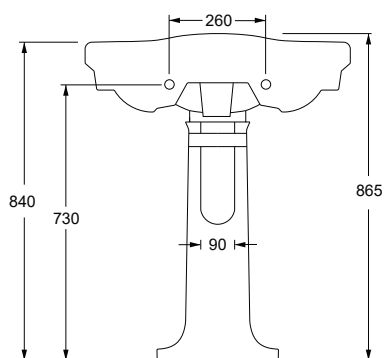

cm 70x56,5

kg 20

pallet ita 10

pallet ex 15

TECNICAL SHEET n°: 126	DESIGNER: ALICE	CODE: 28230101		
SHEET FORMAT: A4	ISO	REVISION: 00	SCALE: 1:20	DATE: 17/05/2023
REGULATION:	EN 14688 / EN 31 / Dop- 14688*			Pg: 1/2
All the measurements respect the tollerances provided by the Alice Ceramica srl.				

28240101

TECHNICAL SHEET n°: 126	DESIGNER: ALICE	CODE: 28230101		
SHEET FORMAT: A4	ISO	REVISION: 00	SCALE: 1:20	DATE: 17/05/2023
REGULATION:	EN 14688 / EN 31 / Dop- 14688*			Pg: 2/2
All the measurements respect the tollerances provided by the Alice Ceramica srl.				