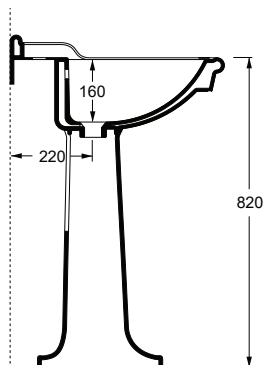

cm 70x56,5

kg 20

pallet ita 10

pallet ex 15

TECNICAL SHEET n°: 126	DESIGNER: ALICE	CODE: 28230101		
SHEET FORMAT: A4	ISO	REVISION: 00	SCALE: 1:20	DATE: 17/05/2023
REGULATION:	EN 14688 / EN 31 / Dop- 14688*			Pg: 1/2
All the measurements respect the tollerances provided by the Alice Ceramica srl.				

28240101

TECHNICAL SHEET n°: 126	DESIGNER: ALICE	CODE: 28230101		
SHEET FORMAT: A4	ISO	REVISION: 00	SCALE: 1:20	DATE: 17/05/2023
REGULATION:	EN 14688 / EN 31 / Dop- 14688*			Pg: 2/2
All the measurements respect the tollerances provided by the Alice Ceramica srl.				