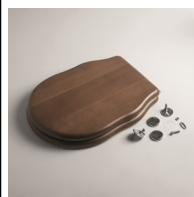

MC2803E

Sedile bianco cerniere cromo soft-close
Boheme cover-seat chrome seat cover with
softclose hinges

MC2801SE

Sedile bianco cerniere oro soft-close
Boheme cover-seat gold seat cover with
softclose hinges

MC2802SE

Sedile bianco cerniere bronzo soft-close
Boheme cover-seat bronze seat cover with
softclose hinges

MC2803SE

Fissaggio per vaso/bidet sospeso
Fixing screws for WC/bidet wall hung

FIX03

Staffe di fissaggio per vaso/bidet sospeso
Fixing brackets for wall hung WC/bidet

FIX04

Sedile Boheme noce cerniere cromo
Boheme walnut cover-seat chrome seat cover

COD.

MC28N1E

Sedile Boheme noce cerniere oro
Boheme walnut cover-seat gold seat cover

MC28N2E

Sedile Boheme noce cerniere bronzo
Boheme walnut cover-seat bronze seat cover