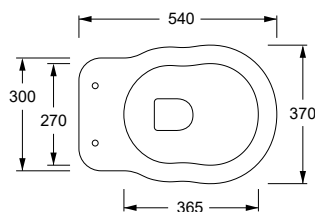

Articolo / Article

COD.

Vaso Boheme sospeso
Boheme wall hung WC

Bianco Europa / Europa White

28230101S

Lucidi / Shiny

Bianco Europa
Europa White

cm 54x37

kg 20,5

pallet ita 15

pallet ex 25

TECNICAL SHEET n°: 121	DESIGNER: ALICE	CODE: 28230101S		
SHEET FORMAT: A4	ISO	REVISION: 00	SCALE: 1:20	DATE: 20/04/2023
REGULATION: EN 997 / EN 33 / Dop- 997*				Pg: 1/2
All the measurements respect the tollerances provided by the Alice Ceramica srl.				