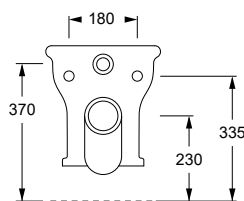

Articolo / Article

COD.

Vaso Boheme sospeso
Boheme wall hung WC

Bianco Europa / Europa White

28230101S

Lucidi / Shiny

Bianco Europa
Europa White

cm 54x37

kg 20,5

pallet ita 15

pallet ex 25

TECNICAL SHEET n°: 121	DESIGNER: ALICE	CODE: 28230101S		
SHEET FORMAT: A4	ISO	REVISION: 00	SCALE: 1:20	DATE: 20/04/2023
REGULATION: EN 997 / EN 33 / Dop- 997*				Pg: 1/2
All the measurements respect the tollerances provided by the Alice Ceramica srl.				