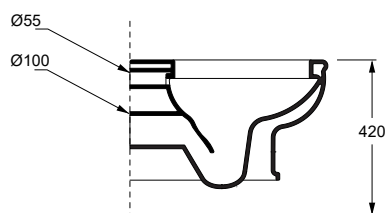

Articolo / Article

COD.

Vaso Boheme sospeso
Boheme wall hung WC

Bianco Europa / Europa White

28230101S

Lucidi / Shiny

Bianco Europa
Europa White

cm 54x37

kg 20,5

pallet ita 15

pallet ex 25

TECNICAL SHEET n°: 121	DESIGNER: ALICE	CODE: 28230101S		
SHEET FORMAT: A4	ISO	REVISION: 00	SCALE: 1:20	DATE: 20/04/2023
REGULATION: EN 997 / EN 33 / Dop- 997*				Pg: 1/2
All the measurements respect the tollerances provided by the Alice Ceramica srl.				