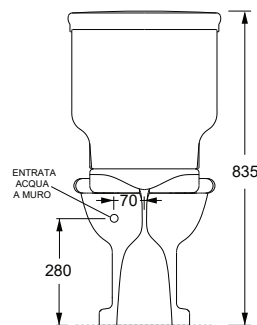

Articolo / Article

COD.

Monoblocco Boheme scarico a terra
Boheme monoblock WC with S outlet

Bianco Europa / Europa White

28280101

Lucidi / Shiny

01

Bianco Europa
Europa White

cm 72x36,5x39

kg 23

pallet ita 9

pallet ex 15

TECNICAL SHEET n°: 123	DESIGNER: ALICE	CODE: 28280101		
SHEET FORMAT: A4	ISO	REVISION: 00	SCALE: 1:20	DATE: 16/05/2023
REGULATION: EN 997 / EN 33 / Dop- 997*				Pg: 1/2
All the measurements respect the tollerances provided by the Alice Ceramica srl.				

TECHNICAL SHEET n°: 123	DESIGNER: ALICE	CODE: 28280101		
SHEET FORMAT: A4	 ISO	REVISION: 00	SCALE: 1:20	DATE: 16/05/2023
REGULATION: EN 997 / EN 33 / Dop- 997*			Pg: 1/2	
All the measurements respect the tollerances provided by the Alice Ceramica srl.				