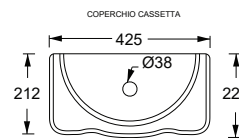

cm 72x36,5x39

kg 23

pallet ita 9

pallet ex 15

TECNICAL SHEET n°: 123	DESIGNER: ALICE	CODE: 28280101		
SHEET FORMAT: A4	ISO	REVISION: 00	SCALE: 1:20	DATE: 16/05/2023
REGULATION: EN 997 / EN 33 / Dop- 997*				Pg: 1/2
All the measurements respect the tollerances provided by the Alice Ceramica srl.				

TECHNICAL SHEET n°: 123	DESIGNER: ALICE	CODE: 28280101		
SHEET FORMAT: A4	 ISO	REVISION: 00	SCALE: 1:20	DATE: 16/05/2023
REGULATION: EN 997 / EN 33 / Dop- 997*			Pg: 1/2	
All the measurements respect the tollerances provided by the Alice Ceramica srl.				