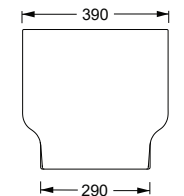

cm 72x36,5x39

kg 23

pallet ita 9

pallet ex 15

TECNICAL SHEET n°: 123	DESIGNER: ALICE	CODE: 28280101		
SHEET FORMAT: A4	ISO	REVISION: 00	SCALE: 1:20	DATE: 16/05/2023
REGULATION: EN 997 / EN 33 / Dop- 997*				Pg: 1/2
All the measurements respect the tollerances provided by the Alice Ceramica srl.				

TECHNICAL SHEET n°: 123	DESIGNER: ALICE	CODE: 28280101		
SHEET FORMAT: A4	 ISO	REVISION: 00	SCALE: 1:20	DATE: 16/05/2023
REGULATION: EN 997 / EN 33 / Dop- 997*			Pg: 1/2	
All the measurements respect the tollerances provided by the Alice Ceramica srl.				