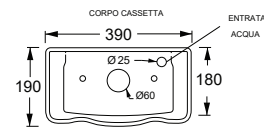

cm 72x36,5x39

kg 23

pallet ita 9

pallet ex 15

TECNICAL SHEET n°: 123	DESIGNER: ALICE	CODE: 28280101		
SHEET FORMAT: A4	ISO	REVISION: 00	SCALE: 1:20	DATE: 16/05/2023
REGULATION: EN 997 / EN 33 / Dop- 997*				Pg: 1/2
All the measurements respect the tollerances provided by the Alice Ceramica srl.				

TECHNICAL SHEET n°: 123	DESIGNER: ALICE	CODE: 28280101		
SHEET FORMAT: A4	 ISO	REVISION: 00	SCALE: 1:20	DATE: 16/05/2023
REGULATION: EN 997 / EN 33 / Dop- 997*			Pg: 1/2	
All the measurements respect the tollerances provided by the Alice Ceramica srl.				