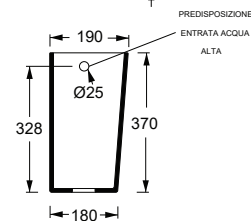

cm 72x36,5x39

kg 23

pallet ita 9

pallet ex 15

TECNICAL SHEET n°: 123	DESIGNER: ALICE	CODE: 28280101		
SHEET FORMAT: A4	ISO	REVISION: 00	SCALE: 1:20	DATE: 16/05/2023
REGULATION: EN 997 / EN 33 / Dop- 997*				Pg: 1/2
All the measurements respect the tollerances provided by the Alice Ceramica srl.				

TECHNICAL SHEET n°: 123	DESIGNER: ALICE	CODE: 28280101		
SHEET FORMAT: A4	 ISO	REVISION: 00	SCALE: 1:20	DATE: 16/05/2023
REGULATION: EN 997 / EN 33 / Dop- 997*			Pg: 1/2	
All the measurements respect the tollerances provided by the Alice Ceramica srl.				