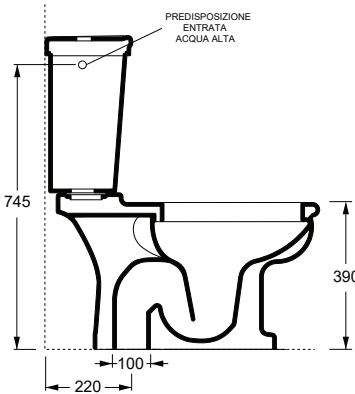

Articolo / Article

COD.

Monoblocco Boheme scarico a terra
Boheme monoblock WC with S outlet

Bianco Europa / Europa White

28280101

Lucidi / Shiny

01

Bianco Europa
Europa White

cm 72x36,5x39

kg 23

pallet ita 9

pallet ex 15

TECNICAL SHEET n°: 123	DESIGNER: ALICE	CODE: 28280101		
SHEET FORMAT: A4	ISO	REVISION: 00	SCALE: 1:20	DATE: 16/05/2023
REGULATION: EN 997 / EN 33 / Dop- 997*				Pg: 1/2
All the measurements respect the tollerances provided by the Alice Ceramica srl.				

TECHNICAL SHEET n°: 123	DESIGNER: ALICE	CODE: 28280101		
SHEET FORMAT: A4	 ISO	REVISION: 00	SCALE: 1:20	DATE: 16/05/2023
REGULATION: EN 997 / EN 33 / Dop- 997*			Pg: 1/2	
All the measurements respect the tollerances provided by the Alice Ceramica srl.				