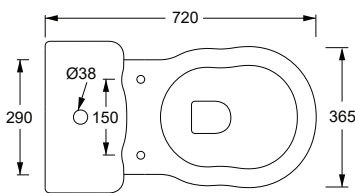

cm 72x36,5x39

kg 23

pallet ita 9

pallet ex 15

TECNICAL SHEET n°: 123	DESIGNER: ALICE	CODE: 28280101		
SHEET FORMAT: A4	ISO	REVISION: 00	SCALE: 1:20	DATE: 16/05/2023
REGULATION: EN 997 / EN 33 / Dop- 997*				Pg: 1/2
All the measurements respect the tollerances provided by the Alice Ceramica srl.				

TECHNICAL SHEET n°: 123	DESIGNER: ALICE	CODE: 28280101		
SHEET FORMAT: A4	 ISO	REVISION: 00	SCALE: 1:20	DATE: 16/05/2023
REGULATION: EN 997 / EN 33 / Dop- 997*			Pg: 1/2	
All the measurements respect the tollerances provided by the Alice Ceramica srl.				