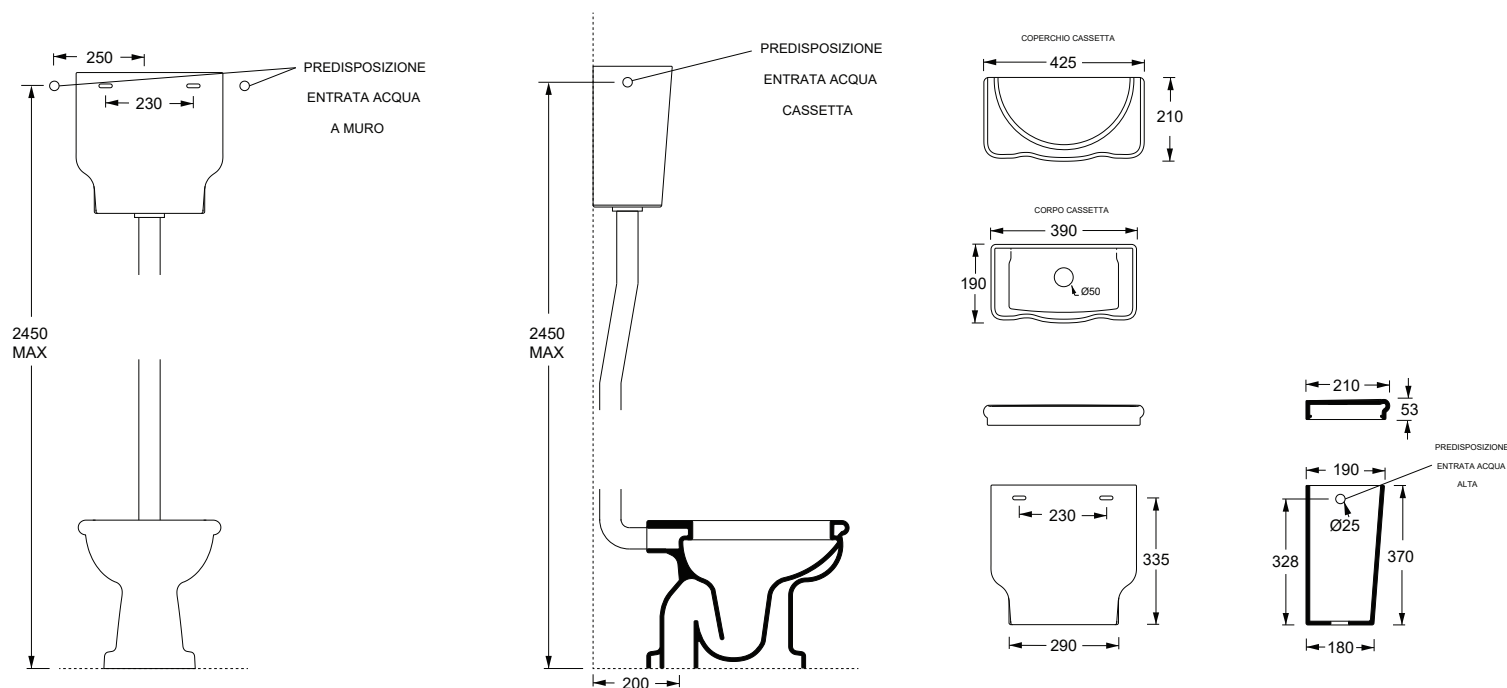

Articolo / Article

COD.

Cassetta alta meccanismo non incluso
High cistern, mechanism not included

Bianco Europa / Europa White

28320101

Lucidi / Shiny

01

Bianco Europa
Europa White

cm 42,5x42,5x21 | kg

pallet ita

pallet ex

TECNICAL SHEET n°: 127	DESIGNER: ALICE	CODE: 28320101		
SHEET FORMAT: A4	ISO	REVISION: 00	SCALE: 1:20	DATE: 17/05/2023
REGULATION:				Pg: 1/2
All the measurements respect the tollerances provided by the Alice Ceramica srl.				

Meccanismo di scarico con asta, pull in ceramica bianca e catenella bronzo
Flushing mechanism with pull in white porcelain and bronze chain

COD.

MBTC

MBTO

MBTB

Coperchio per cassetta alta
Lid for hide cistern

COD.

28310101

TECHNICAL SHEET n°: 127	DESIGNER: ALICE	CODE: 28320101		
SHEET FORMAT: A4	 ISO	REVISION: 00	SCALE: 1:20	DATE: 17/05/2023
REGULATION:				Pg: 2/2
All the measurements respect the tollerances provided by the Alice Ceramica srl.				