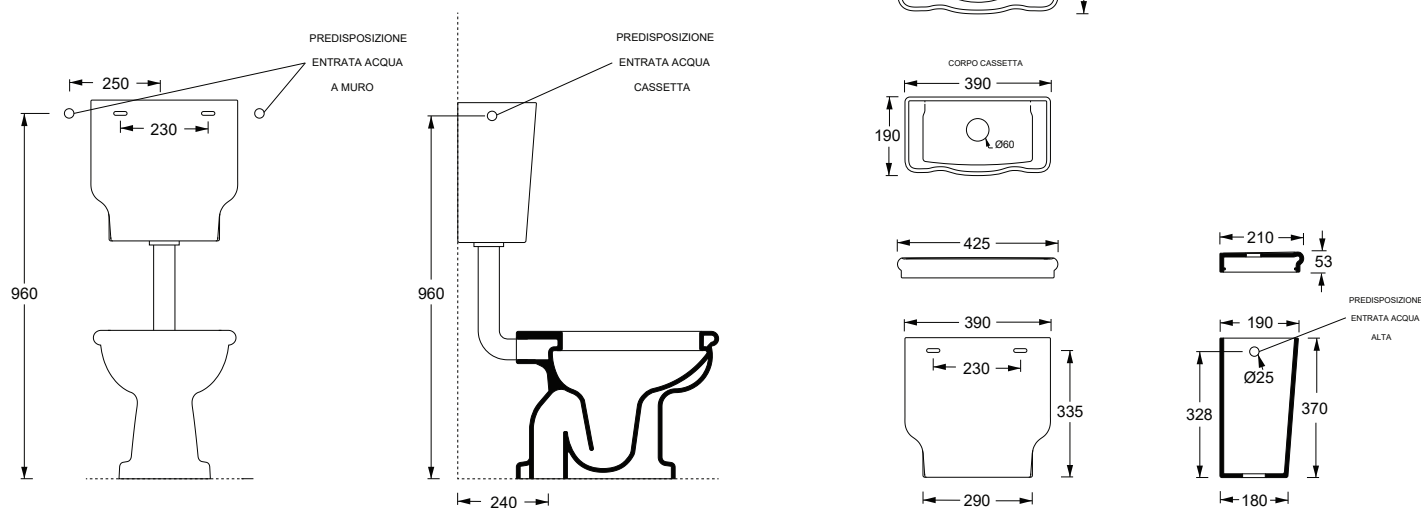

Articolo / Article

COD.

Cassetta a zaino meccanismo non incluso
Low level flushing, mechanism not included

Bianco Europa / Europa White

28330101

Lucidi / Shiny

01

Bianco Europa
Europa White

cm 42,5x42,5x21 | kg

pallet ita

pallet ex

TECNICAL SHEET n°: 128	DESIGNER: ALICE	CODE: 28330101		
SHEET FORMAT: A4	ISO	REVISION: 00	SCALE: 1:20	DATE: 17/05/2023
REGULATION:				Pg: 1/2
All the measurements respect the tollerances provided by the Alice Ceramica srl.				

TECNICAL SHEET n°: 128	DESIGNER: ALICE	CODE: 28330101		
SHEET FORMAT: A4	 ISO	REVISION: 00	SCALE: 1:20	DATE: 17/05/2023
REGULATION:				Pg: 2/2
All the measurements respect the tollerances provided by the Alice Ceramica srl.				