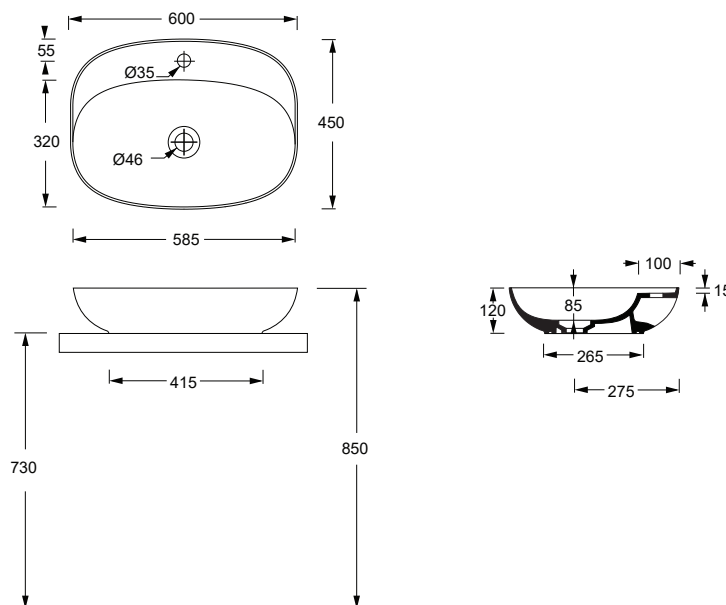

cm 60x45xh12

kg 11

Capienza bacino/Basin capacity

lt 7

pallet ita 20

pallet ex 40

TECNICAL SHEET n°: 14	DESIGNER: MASSIMILIANO BRACONI	CODE: 22460101	Alice Ceramica srl Via Sassacci, 17 - 01033 Civita Castellana (VT), Italy Tel [+39] 0761.598.328 [+39] 0761.513.252 Fax [+39] 0761.540.352 www.aliceceramica.com - info@aliceceramica.it				
SHEET FORMAT: A4	ISO	REVISION: 00				SCALE: 1:20	DATE: 01/12/2022
REGULATION: EN 14688 / EN 31 / Dop- 14688*		Pg: 1/2					
All the measurements respect the tollerances provided by the Alice Ceramica srl.							