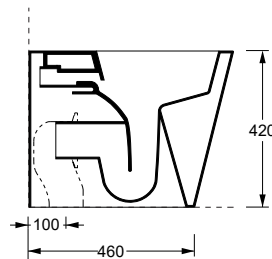

311501..

Lucidi / Shiny

Opachi / Matt

cm 57X37xh42

kg 31

Senza brida/Rimless

pallet ita 15

pallet ex 25

MBSCG

TECNICAL SHEET n°: 66	DESIGNER: MASSIMILIANO BRACONI	CODE: 31150101			
SHEET FORMAT: A4	ISO	REVISION: 00	SCALE: 1:20	DATE: 04/01/2023	
REGULATION: EN 997 / EN 33 / Dop- 997*				Pg: 1	
All the measurements respect the tollerances provided by the Alice Ceramica srl.					