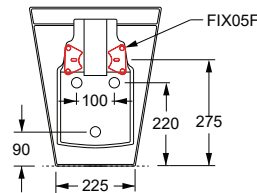

Accessori / Accesories

COD.

Piletta in ceramica scarico libero
Ceramic free flow drain

PIL006

Piletta Up&Down
Up&Down drain

PIL008

COD.

Fissaggio per vaso/bidet sgancio rapido
Fixing screws for WC/bidet quick release

FIX05F

TECNICAL SHEET n°: 64	DESIGNER: MASSIMILIANO BRACONI	CODE: 31160101	Alice Ceramica srl Via Sassacci, 17 - 01033 Civita Castellana (VT), Italy Tel [+39] 0761.598.328 [+39] 0761.513.252 Fax [+39] 0761.540.352 www.aliceceramica.com - info@aliceceramica.it		
SHEET FORMAT: A4	ISO	REVISION: 00	SCALE: 1:20	DATE: 04/01/2023	
REGULATION: EN 14528 / EN 35 / Dop- 14528*	Pg: 1				
All the measurements respect the tollerances provided by the Alice Ceramica srl.					

* Regulations here shown are exclusively referred to ceramic items