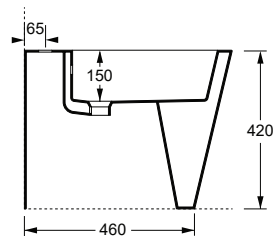

Accessori / Accesories

COD.

Piletta in ceramica scarico libero
Ceramic free flow drain

PIL006

Piletta Up&Down
Up&Down drain

PIL008

COD.

Fissaggio per vaso/bidet sgancio rapido
Fixing screws for WC/bidet quick release

FIX05F

TECNICAL SHEET n°: 64	DESIGNER: MASSIMILIANO BRACONI	CODE: 31160101	Alice Ceramica srl Via Sassacci, 17 - 01033 Civita Castellana (VT), Italy Tel [+39] 0761.598.328 [+39] 0761.513.252 Fax [+39] 0761.540.352 www.aliceceramica.com - info@aliceceramica.it		
SHEET FORMAT: A4	ISO	REVISION: 00	SCALE: 1:20	DATE: 04/01/2023	
REGULATION: EN 14528 / EN 35 / Dop- 14528*	Pg: 1				
All the measurements respect the tollerances provided by the Alice Ceramica srl.					

* Regulations here shown are exclusively referred to ceramic items