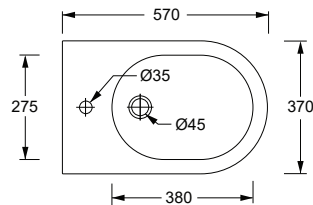

Accessori / Accesories

COD.

Piletta in ceramica scarico libero
Ceramic free flow drain

PIL006

Piletta Up&Down
Up&Down drain

PIL008

COD.

Fissaggio per vaso/bidet sgancio rapido
Fixing screws for WC/bidet quick release

FIX05F

TECNICAL SHEET n°: 64	DESIGNER: MASSIMILIANO BRACONI	CODE: 31160101	Alice Ceramica srl Via Sassacci, 17 - 01033 Civita Castellana (VT), Italy Tel [+39] 0761.598.328 [+39] 0761.513.252 Fax [+39] 0761.540.352 www.aliceceramica.com - info@aliceceramica.it		
SHEET FORMAT: A4	ISO	REVISION: 00	SCALE: 1:20	DATE: 04/01/2023	
REGULATION: EN 14528 / EN 35 / Dop- 14528*	Pg: 1				
All the measurements respect the tollerances provided by the Alice Ceramica srl.					

* Regulations here shown are exclusively referred to ceramic items