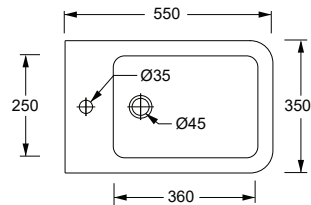

Accessori / Accesories

COD.

Piletta in ceramica scarico libero
Ceramic free flow drain

PIL006

Piletta Up&Down
Up&Down drain

PIL008

COD.

Fissaggio per vaso/bidet sgancio rapido
Fixing screws for WC/bidet quick release

FIX05F

TECNICAL SHEET n°: 65	DESIGNER: MASSIMILIANO BRACONI	CODE: 31200101	Alice Ceramica srl Via Sassacci, 17 - 01033 Civita Castellana (VT), Italy Tel [+39] 0761.598.328 [+39] 0761.513.252 Fax [+39] 0761.540.352 www.aliceceramica.com - info@aliceceramica.it				
SHEET FORMAT: A4	ISO	REVISION: 00				SCALE: 1:20	DATE: 04/01/2023
REGULATION: EN 14528 / EN 35 / Dop- 14528*		Pg: 1					
All the measurements respect the tollerances provided by the Alice Ceramica srl.							

* Regulations here shown are exclusively referred to ceramic items