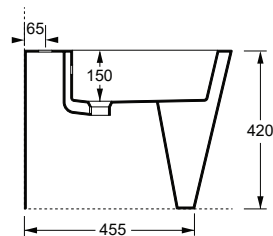

Accessori / Accesories

COD.

Piletta in ceramica scarico libero
Ceramic free flow drain

PIL006

Piletta Up&Down
Up&Down drain

PIL008

COD.

Fissaggio per vaso/bidet sgancio rapido
Fixing screws for WC/bidet quick release

FIX05F

TECNICAL SHEET n°: 65	DESIGNER: MASSIMILIANO BRACONI	CODE: 31200101	Alice Ceramica srl Via Sassacci, 17 - 01033 Civita Castellana (VT), Italy Tel [+39] 0761.598.328 [+39] 0761.513.252 Fax [+39] 0761.540.352 www.aliceceramica.com - info@aliceceramica.it				
SHEET FORMAT: A4	ISO	REVISION: 00				SCALE: 1:20	DATE: 04/01/2023
REGULATION: EN 14528 / EN 35 / Dop- 14528*		Pg: 1					
All the measurements respect the tollerances provided by the Alice Ceramica srl.							

* Regulations here shown are exclusively referred to ceramic items