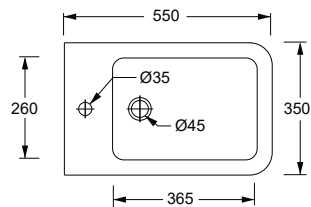

Accessori / Accesories

COD.

Piletta in ceramica scarico libero
Ceramic free flow drain

PIL006

Piletta Up&Down
Up&Down drain

PIL008

Protezione fonoassorbente
Sound absorbing protection

MPRSO

Fissaggio per vaso/bidet sospeso
Fixing screws for WC/bidet wall hung

COD.

FIX10

Staffe di fissaggio per vaso/bidet sospeso
Fixing brackets for wall hung WC/bidet

FIX04

TECNICAL SHEET n°: 63	DESIGNER: MASSIMILIANO BRACONI	CODE: 31220101	Alice Ceramica srl Via Sassacci, 17 - 01033 Civita Castellana (VT), Italy Tel [+39] 0761.598.328 [+39] 0761.513.252 Fax [+39]0761.540.352 www.aliceceramica.com - info@aliceceramica.it	
SHEET FORMAT: A4	ISO	REVISION: 00	SCALE: 1:20	DATE: 04/01/2023
REGULATION: EN 14528 / EN 36 / Dop- 14528*	Pg: 1			
All the measurements respect the tollerances provided by the Alice Ceramica srl.				

* Regulations here shown are exclusively referred to ceramic items