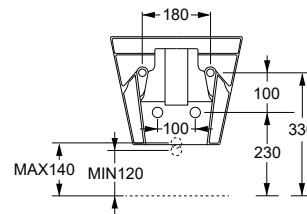

Accessori / Accesories

COD.

Piletta in ceramica scarico libero
Ceramic free flow drain

PIL006

Piletta Up&Down
Up&Down drain

PIL008

Protezione fonoassorbente
Sound absorbing protection

MPRSO

Fissaggio per vaso/bidet sospeso
Fixing screws for WC/bidet wall hung

COD.

FIX10

Staffe di fissaggio per vaso/bidet sospeso
Fixing brackets for wall hung WC/bidet

FIX04

TECNICAL SHEET n°: 63	DESIGNER: MASSIMILIANO BRACONI	CODE: 31220101	Alice Ceramica srl Via Sassacci, 17 - 01033 Civita Castellana (VT), Italy Tel [+39] 0761.598.328 [+39] 0761.513.252 Fax [+39]0761.540.352 www.aliceceramica.com - info@aliceceramica.it	
SHEET FORMAT: A4	ISO	REVISION: 00	SCALE: 1:20	DATE: 04/01/2023
REGULATION: EN 14528 / EN 36 / Dop- 14528*	Pg: 1			
All the measurements respect the tollerances provided by the Alice Ceramica srl.				

* Regulations here shown are exclusively referred to ceramic items