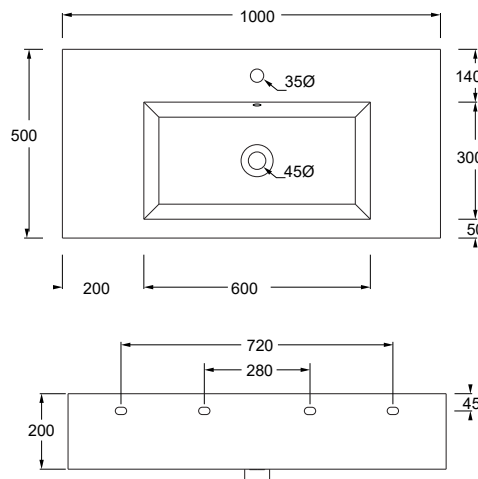

cm 100x50xh20

kg 34,5

Capienza bacino / Basin capacity

lt

pallet ita 16

pallet ex 32

TECNICAL SHEET n°:	DESIGNER: MASSIMILIANO BRACONI	CODE: 35710101	Alice Ceramica srl Via Sassacci, 17 - 01033 Civita Castellana (VT), Italy Tel [+39] 0761.598.328 [+39] 0761.513.252 Fax [+39] 0761.540.352 www.aliceceramica.com - info@aliceceramica.it				
SHEET FORMAT: A4	ISO	REVISION: 00				SCALE: 1:20	DATE: 14/09/2023
REGULATION: EN 14688 / EN 31 / Dop- 14688*						Pg: 1/2	
All the measurements respect the tollerances provided by the Alice Ceramica srl.							