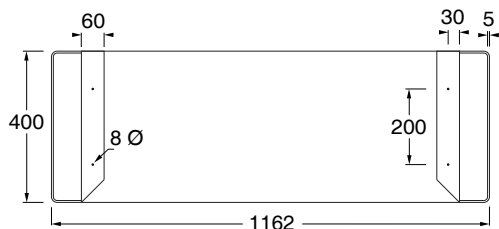

Accessori / Accessories

		COD.
	Porta salvietta finitura cromo Towel holder chrome finish	PA100H
	Porta salvietta finitura nero matt Towel holder black matt finish	PA100HN
	Piletta in ceramica scarico libero Ceramic free flow drain	PIL006
	Piletta Up&Down Up&Down drain	PIL008

		COD.
	Sifone tondo in ottone finitura cromo Round brass siphon chrome finish	SIF01
	Sifone tondo in ottone finitura nero matt Round brass siphon black matt finish	SIF01N
	Fissaggio per lavabo sospeso Fixing screw for wall hung Washbasin	FIX01

MSTKN0100

TECNICAL SHEET n°:	DESIGNER: MASSIMILIANO BRACONI	CODE: 35710101		
SHEET FORMAT: A4	ISO	REVISION: 00	SCALE: 1:20	DATE: 14/09/2023
REGULATION: EN 14688 / EN31 / Dop-14688*			Pg: 2/2	
All the measurements respect the tollerances provided by the Alice Ceramica srl.				

Alice Ceramica srl
Via Sassacci, 17 - 01033
Civita Castellana (VT), Italy
Tel [+39] 0761.598.328 [+39] 0761.513.252
Fax [+39]0761.540.352
www.aliceceramica.com - info@aliceceramica.it