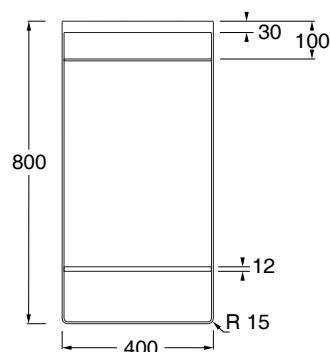

Accessori / Accessories

		COD.
	Porta salvietta finitura cromo Towel holder chrome finish	PA100H
	Porta salvietta finitura nero matt Towel holder black matt finish	PA100HN
	Piletta in ceramica scarico libero Ceramic free flow drain	PIL006
	Piletta Up&Down Up&Down drain	PIL008

		COD.
	Sifone tondo in ottone finitura cromo Round brass siphon chrome finish	SIF01
	Sifone tondo in ottone finitura nero matt Round brass siphon black matt finish	SIF01N
	Fissaggio per lavabo sospeso Fixing screw for wall hung Washbasin	FIX01

MSTKN0100

TECNICAL SHEET n°:	DESIGNER: MASSIMILIANO BRACONI	CODE: 35710101		
SHEET FORMAT: A4	ISO	REVISION: 00	SCALE: 1:20	DATE: 14/09/2023
REGULATION: EN 14688 / EN31 / Dop-14688*			Pg: 2/2	
All the measurements respect the tollerances provided by the Alice Ceramica srl.				

Alice Ceramica srl
Via Sassacci, 17 - 01033
Civita Castellana (VT), Italy
Tel [+39] 0761.598.328 [+39] 0761.513.252
Fax [+39]0761.540.352
www.aliceceramica.com - info@aliceceramica.it