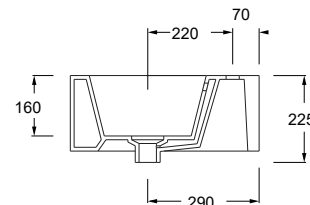

cm 100x50xh20

kg 34,5

Capienza bacino / Basin capacity

lt

pallet ita 16

pallet ex 32

TECNICAL SHEET n°:	DESIGNER: MASSIMILIANO BRACONI	CODE: 35710101	Alice Ceramica srl Via Sassacci, 17 - 01033 Civita Castellana (VT), Italy Tel [+39] 0761.598.328 [+39] 0761.513.252 Fax [+39] 0761.540.352 www.aliceceramica.com - info@aliceceramica.it				
SHEET FORMAT: A4	ISO	REVISION: 00				SCALE: 1:20	DATE: 14/09/2023
REGULATION: EN 14688 / EN 31 / Dop- 14688*						Pg: 1/2	
All the measurements respect the tollerances provided by the Alice Ceramica srl.							