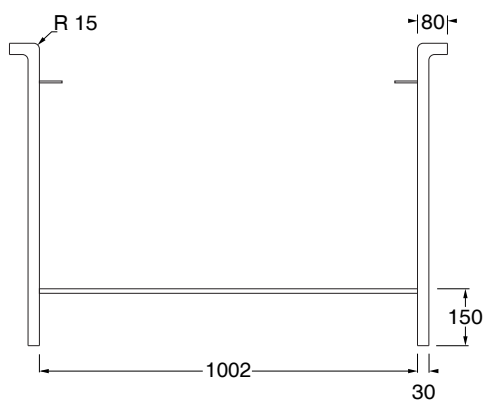

Accessori / Accessories

		COD.
	Porta salvietta finitura cromo Towel holder chrome finish	PA100H
	Porta salvietta finitura nero matt Towel holder black matt finish	PA100HN
	Piletta in ceramica scarico libero Ceramic free flow drain	PIL006
	Piletta Up&Down Up&Down drain	PIL008

		COD.
	Sifone tondo in ottone finitura cromo Round brass siphon chrome finish	SIF01
	Sifone tondo in ottone finitura nero matt Round brass siphon black matt finish	SIF01N
	Fissaggio per lavabo sospeso Fixing screw for wall hung Washbasin	FIX01

MSTKN0100

TECNICAL SHEET n°:	DESIGNER: MASSIMILIANO BRACONI	CODE: 35710101		
SHEET FORMAT: A4	ISO	REVISION: 00	SCALE: 1:20	DATE: 14/09/2023
REGULATION: EN 14688 / EN31 / Dop-14688*			Pg: 2/2	
All the measurements respect the tollerances provided by the Alice Ceramica srl.				

Alice Ceramica srl
Via Sassacci, 17 - 01033
Civita Castellana (VT), Italy
Tel [+39] 0761.598.328 [+39] 0761.513.252
Fax [+39]0761.540.352
www.aliceceramica.com - info@aliceceramica.it