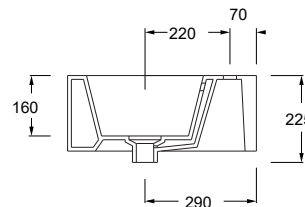

cm 80x50xh20

kg 30,5

Capienza bacino/Basin capacity

lt

pallet ita 16

pallet ex 32

TECNICAL SHEET n°:	DESIGNER: MASSIMILIANO BRACONI	CODE: 35810101	Alice Ceramica srl Via Sassacci, 17 - 01033 Civita Castellana (VT), Italy Tel [+39] 0761.598.328 [+39] 0761.513.252 Fax [+39]0761.540.352 www.aliceceramica.com - info@aliceceramica.it				
SHEET FORMAT: A4	ISO	REVISION: 00				SCALE: 1:20	DATE: 14/09/2023
REGULATION:	EN 14688 / EN 31 / Dop- 14688*					Pg: 1/2	
All the measurements respect the tollerances provided by the Alice Ceramica srl.							