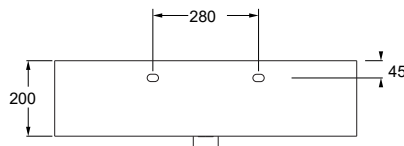

cm 80x50xh20

kg 30,5

Capienza bacino/Basin capacity

lt

pallet ita 16

pallet ex 32

TECNICAL SHEET n°:	DESIGNER: MASSIMILIANO BRACONI	CODE: 35810101	Alice Ceramica srl Via Sassacci, 17 - 01033 Civita Castellana (VT), Italy Tel [+39] 0761.598.328 [+39] 0761.513.252 Fax [+39]0761.540.352 www.aliceceramica.com - info@aliceceramica.it				
SHEET FORMAT: A4	ISO	REVISION: 00				SCALE: 1:20	DATE: 14/09/2023
REGULATION:	EN 14688 / EN 31 / Dop- 14688*					Pg: 1/2	
All the measurements respect the tollerances provided by the Alice Ceramica srl.							