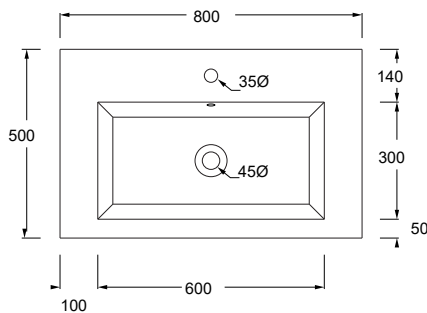

cm 80x50xh20

kg 30,5

Capienza bacino/Basin capacity

lt

pallet ita 16

pallet ex 32

TECNICAL SHEET n°:	DESIGNER: MASSIMILIANO BRACONI	CODE: 35810101	Alice Ceramica srl Via Sassacci, 17 - 01033 Civita Castellana (VT), Italy Tel [+39] 0761.598.328 [+39] 0761.513.252 Fax [+39]0761.540.352 www.aliceceramica.com - info@aliceceramica.it				
SHEET FORMAT: A4	ISO	REVISION: 00				SCALE: 1:20	DATE: 14/09/2023
REGULATION:	EN 14688 / EN 31 / Dop- 14688*					Pg: 1/2	
All the measurements respect the tollerances provided by the Alice Ceramica srl.							