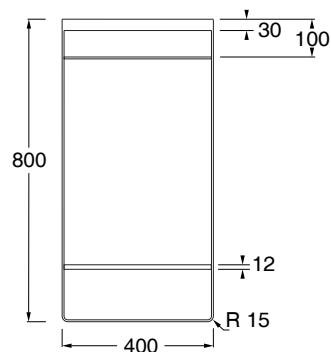

Accessori / Accessories

		COD.
	Porta salvietta finitura cromo Towel holder chrome finish	PA80H
	Porta salvietta finitura nero matt Towel holder black matt finish	PA80HN
	Piletta in ceramica scarico libero Ceramic free flow drain	PIL006
	Piletta Up&Down Up&Down drain	PIL008

		COD.
	Sifone tondo in ottone finitura cromo Round brass siphon chrome finish	SIF01
	Sifone tondo in ottone finitura nero matt Round brass siphon black matt finish	SIF01N
	Fissaggio per lavabo sospeso Fixing screw for wall hung Washbasin	FIX01

MSTKN080

TECNICAL SHEET n°:	DESIGNER: MASSIMILIANO BRACONI	CODE: 35810101	Alice Ceramica srl Via Sassacci, 17 - 01033 Civita Castellana (VT), Italy Tel [+39] 0761.598.328 [+39] 0761.513.252 Fax [+39] 0761.540.352 www.aliceceramica.com - info@aliceceramica.it	
SHEET FORMAT: A4	ISO	REVISION: 00	SCALE: 1:20	DATE: 14/09/2023
REGULATION: CE EN 14688 / EN31 / Dop-14688*			Pg: 2/2	
All the measurements respect the tollerances provided by the Alice Ceramica srl.