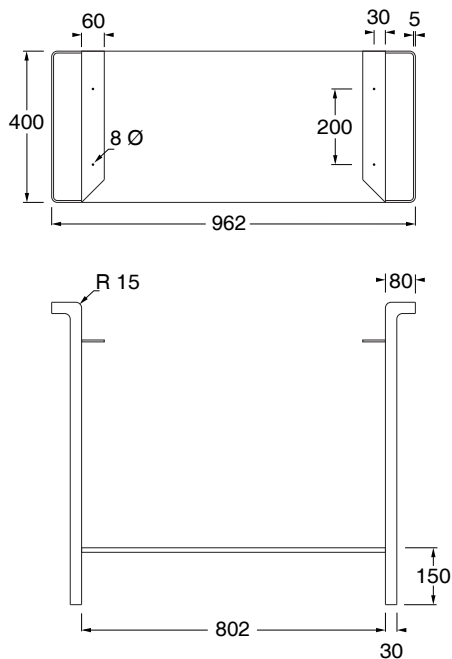

cm 80x50xh20

kg 30,5

Capienza bacino/Basin capacity

lt

pallet ita 16

pallet ex 32

TECNICAL SHEET n°:	DESIGNER: MASSIMILIANO BRACONI	CODE: 35810101	Alice Ceramica srl Via Sassacci, 17 - 01033 Civita Castellana (VT), Italy Tel [+39] 0761.598.328 [+39] 0761.513.252 Fax [+39]0761.540.352 www.aliceceramica.com - info@aliceceramica.it				
SHEET FORMAT: A4	ISO	REVISION: 00				SCALE: 1:20	DATE: 14/09/2023
REGULATION:	EN 14688 / EN 31 / Dop- 14688*					Pg: 1/2	
All the measurements respect the tollerances provided by the Alice Ceramica srl.							

Struttura Kubo 80  
Kubo structure 80

MSTKN080

TECNICAL SHEET n°:	DESIGNER: MASSIMILIANO BRACONI	CODE: 35810101	Alice Ceramica srl Via Sassacci, 17 - 01033 Civita Castellana (VT), Italy Tel [+39] 0761.598.328 [+39] 0761.513.252 Fax [+39] 0761.540.352 www.aliceceramica.com - info@aliceceramica.it	
SHEET FORMAT: A4	 ISO	REVISION: 00	SCALE: 1:20	DATE: 14/09/2023
REGULATION: CE EN 14688 / EN31 / Dop-14688*			Pg: 2/2	
All the measurements respect the tollerances provided by the Alice Ceramica srl.				