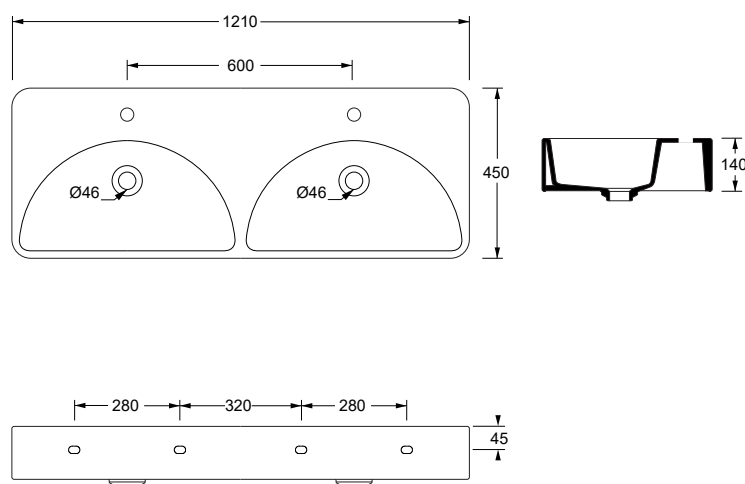

cm 121x45xh14

kg *36

Capienza bacino/Basin capacity

lt 13+13

pallet ita 16

pallet ex 32

TECNICAL SHEET n°:	DESIGNER: MANUEL DI GIACOBBE	CODE: 47521401	Alice Ceramica srl Via Sassacci, 17 - 01033 Civita Castellana (VT), Italy Tel [+39] 0761.598.328 [+39] 0761.513.252 Fax [+39] 0761.540.352 www.aliceceramica.com - info@aliceceramica.it		
SHEET FORMAT: A4	ISO	REVISION: 00	SCALE: 1:20	DATE: 14/06/2023	
REGULATION: EN 14688 / EN 31 / Dop- 14688*	Pg: 1/2				
All the measurements respect the tollerances provided by the Alice Ceramica srl.					