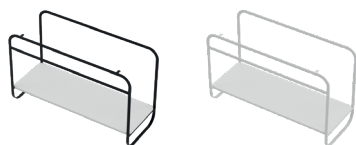

Accessori / Accesories

COD.

Struttura con piano in ceramica lunaris 121x45 NERO MATT.
BLACK MATT Structure with ceramic top lunaris 121x45.

MSTLN121

Struttura con piano in ceramica lunaris 121x45 BIANCO MATT.
WHITE MATT Structure with ceramic top lunaris 121x45.

MSTLB121

Ripiano in ceramica per struttura 121
Ceramic shelf for structure 121

47512101

Colorato /Colored

Specificare il colore al momento dell'ordine
Specify the color when ordering

Ripiano in ceramica per struttura 121
Ceramic shelf for structure 121

475121..