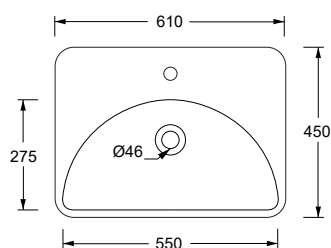

cm 61x45x14

kg 19

Capienza bacino/Basin capacity

lt 13

pallet ita 16

pallet ex 32

TECNICAL SHEET n°:	DESIGNER: MANUEL DI GIACOBBE	CODE: 47561401	Alice Ceramica srl Via Sassacci, 17 - 01033 Civita Castellana (VT), Italy Tel [+39] 0761.598.328 [+39] 0761.513.252 Fax [+39]0761.540.352 www.aliceceramica.com - info@aliceceramica.it		
SHEET FORMAT: A4	ISO	REVISION: 00	SCALE: 1:20	DATE: 06/03/2023	
REGULATION: EN 14688 / EN 31 / Dop- 14688*	Pg: 1/2				
All the measurements respect the tollerances provided by the Alice Ceramica srl.					