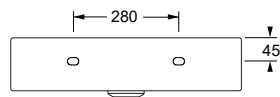

cm 61x45x14

kg 19

Capienza bacino/Basin capacity

lt 13

pallet ita 16

pallet ex 32

TECNICAL SHEET n°:	DESIGNER: MANUEL DI GIACOBBE	CODE: 47561401	Alice Ceramica srl Via Sassacci, 17 - 01033 Civita Castellana (VT), Italy Tel [+39] 0761.598.328 [+39] 0761.513.252 Fax [+39]0761.540.352 www.aliceceramica.com - info@aliceceramica.it		
SHEET FORMAT: A4	ISO	REVISION: 00	SCALE: 1:20	DATE: 06/03/2023	
REGULATION: EN 14688 / EN 31 / Dop- 14688*	Pg: 1/2				
All the measurements respect the tollerances provided by the Alice Ceramica srl.					