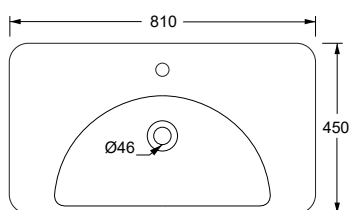

cm 81x45x14

kg 23,5

Capienza bacino/Basin capacity

lt 13

pallet ita 16

pallet ex 32

TECNICAL SHEET n°:	DESIGNER: MANUEL DI GIACOBBE	CODE: 47581401	Alice Ceramica srl Via Sassacci, 17 - 01033 Civita Castellana (VT), Italy Tel [+39] 0761.598.328 [+39] 0761.513.252 Fax [+39] 0761.540.352 www.aliceceramica.com - info@aliceceramica.it		
SHEET FORMAT: A4	ISO	REVISION: 00	SCALE: 1:20	DATE: 14/06/2023	
REGULATION: EN 14688 / EN 31 / Dop- 14688*	Pg: 1/2				
All the measurements respect the tollerances provided by the Alice Ceramica srl.					