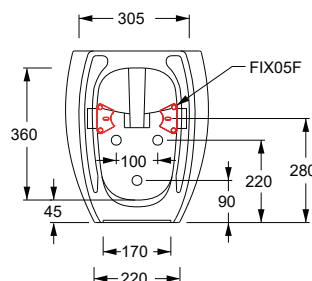

Accessori / Accesories

COD.

Piletta in ceramica scarico libero
Ceramic free flow drain

PIL006

Piletta Up&Down
Up&Down drain

PIL008

COD.

Fissaggio per vaso/bidet sgancio rapido
Fixing screws for WC/bidet quick release

FIX05F

TECNICAL SHEET n°: 25	DESIGNER: MASSIMILIANO BRACONI	CODE: 33110101	Alice Ceramica srl Via Sassacci, 17 - 01033 Civita Castellana (VT), Italy Tel [+39] 0761.598.328 [+39] 0761.513.252 Fax [+39] 0761.540.352 www.aliceceramica.com - info@aliceceramica.it				
SHEET FORMAT: A4	ISO	REVISION: 00				SCALE: 1:20	DATE: 16/12/2022
REGULATION: EN 14528 / EN 35 / Dop- 14528*		Pg: 1					
All the measurements respect the tollerances provided by the Alice Ceramica srl.							

* Regulations here shown are exclusively referred to ceramic items