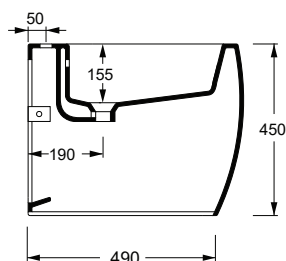

Accessori / Accesories

COD.

Piletta in ceramica scarico libero
Ceramic free flow drain

PIL006

Piletta Up&Down
Up&Down drain

PIL008

COD.

Fissaggio per vaso/bidet sgancio rapido
Fixing screws for WC/bidet quick release

FIX05F

TECNICAL SHEET n°: 25	DESIGNER: MASSIMILIANO BRACONI	CODE: 33110101	Alice Ceramica srl Via Sassacci, 17 - 01033 Civita Castellana (VT), Italy Tel [+39] 0761.598.328 [+39] 0761.513.252 Fax [+39] 0761.540.352 www.aliceceramica.com - info@aliceceramica.it				
SHEET FORMAT: A4	ISO	REVISION: 00				SCALE: 1:20	DATE: 16/12/2022
REGULATION: EN 14528 / EN 35 / Dop- 14528*		Pg: 1					
All the measurements respect the tollerances provided by the Alice Ceramica srl.							

* Regulations here shown are exclusively referred to ceramic items