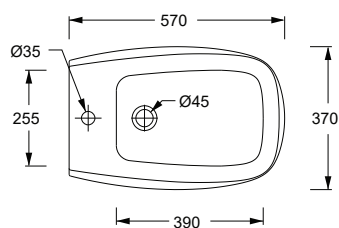

Accessori / Accesories

COD.

Piletta in ceramica scarico libero
Ceramic free flow drain

PIL006

Piletta Up&Down
Up&Down drain

PIL008

COD.

Fissaggio per vaso/bidet sgancio rapido
Fixing screws for WC/bidet quick release

FIX05F

TECNICAL SHEET n°: 25	DESIGNER: MASSIMILIANO BRACONI	CODE: 33110101	Alice Ceramica srl Via Sassacci, 17 - 01033 Civita Castellana (VT), Italy Tel [+39] 0761.598.328 [+39] 0761.513.252 Fax [+39] 0761.540.352 www.aliceceramica.com - info@aliceceramica.it				
SHEET FORMAT: A4	ISO	REVISION: 00				SCALE: 1:20	DATE: 16/12/2022
REGULATION: EN 14528 / EN 35 / Dop- 14528*		Pg: 1					
All the measurements respect the tollerances provided by the Alice Ceramica srl.							

* Regulations here shown are exclusively referred to ceramic items