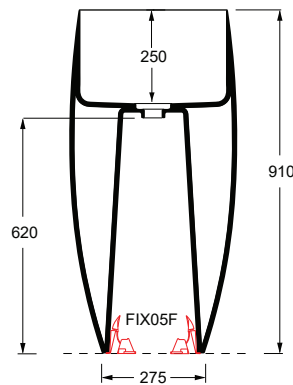

331401..

Lucidi / Shiny

Opachi / Matt

cm 47,5x47,5x91

kg 41,5

Capienza Bacino / Basin capacity lt

pallet ita

pallet ex

SIF05

TECNICAL SHEET n°: 28	DESIGNER: MASSIMILIANO BRACONI	CODE: 33140101	Alice Ceramica srl Via Sassacci, 17 - 01033 Civita Castellana (VT), Italy Tel [+39] 0761.598.328 [+39] 0761.513.252 Fax [+39]0761.540.352 www.aliceceramica.com - info@aliceceramica.it		
SHEET FORMAT: A4	ISO	REVISION: 00	SCALE: 1:20	DATE: 16/12/2022	
REGULATION:  EN 14688 / EN31 / Dop-14688*	Pg: 1				
All the measurements respect the tollerances provided by the Alice Ceramica srl.					