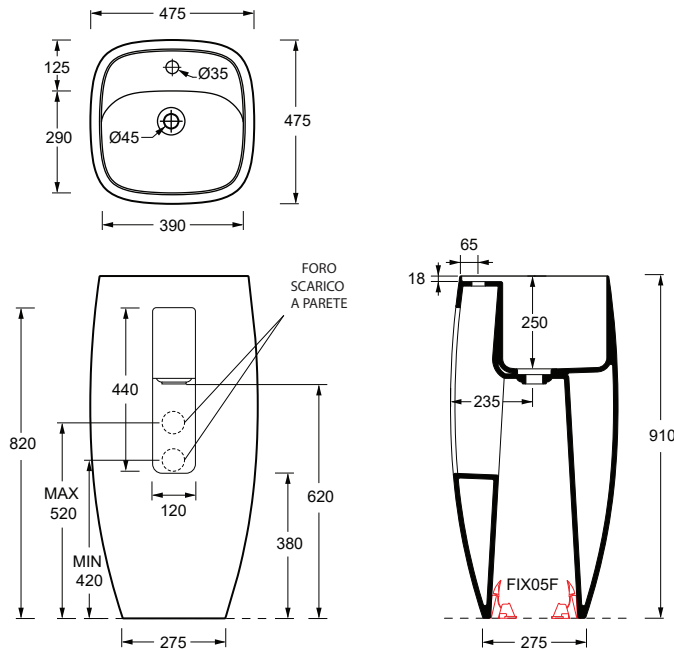

Accessori / Accesories

Piletta in ceramica scarico libero
Ceramic free flow drain

COD.

PIL006

Piletta Up&Down
Up&Down drain

PIL008

Fissaggio per vaso/bidet sgancio rapido
Fixing screws for WC/bidet quick release

COD.

FIX05F

TECNICAL SHEET n°: 26	DESIGNER: MASSIMILIANO BRACONI	CODE: 33150101	Alice Ceramica srl Via Sassacci, 17 - 01033 Civita Castellana (VT), Italy Tel [+39] 0761.598.328 [+39] 0761.513.252 Fax [+39]0761.540.352 www.aliceceramica.com - info@aliceceramica.it		
SHEET FORMAT: A4	ISO	REVISION: 00	SCALE: 1:20	DATE: 16/12/2022	
REGULATION: CE EN 14688 / EN31 / Dop-14688*			Pg: 1		
All the measurements respect the tollerances provided by the Alice Ceramica srl.					

* Regulations here shown are exclusively referred to ceramic items