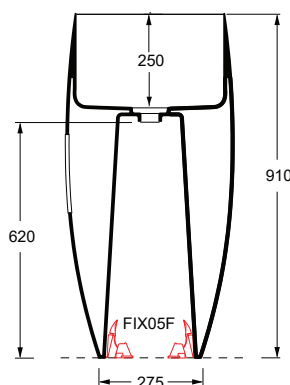

332301..

Lucidi / Shiny

Opachi / Matt

cm 47,5x47,5x91

kg 43,5

Capienza Bacino / Basin capacity lt

pallet ita

pallet ex

COD.

FIX05F

TECNICAL SHEET n°: 27	DESIGNER: MASSIMILIANO BRACONI	CODE: 33230101	Alice Ceramica srl Via Sassacci, 17 - 01033 Civita Castellana (VT), Italy Tel [+39] 0761.598.328 [+39] 0761.513.252 Fax [+39]0761.540.352 www.aliceceramica.com - info@aliceceramica.it		
SHEET FORMAT: A4	ISO	REVISION: 00	SCALE: 1:20	DATE: 16/12/2022	
REGULATION:  EN 14688 / EN31 / Dop-14688*	Pg: 1				
All the measurements respect the tollerances provided by the Alice Ceramica srl.					