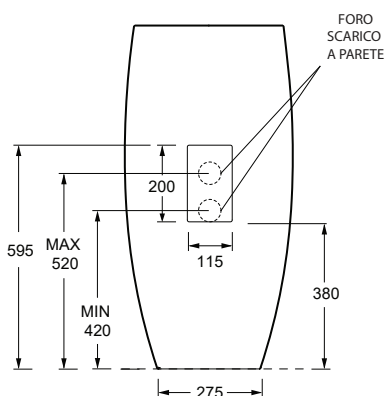

332301..

Lucidi / Shiny

Opachi / Matt

cm 47,5x47,5x91

kg 43,5

Capienza Bacino / Basin capacity lt

pallet ita

pallet ex

COD.

FIX05F

TECNICAL SHEET n°: 27	DESIGNER: MASSIMILIANO BRACONI	CODE: 33230101	Alice Ceramica srl Via Sassacci, 17 - 01033 Civita Castellana (VT), Italy Tel [+39] 0761.598.328 [+39] 0761.513.252 Fax [+39]0761.540.352 www.aliceceramica.com - info@aliceceramica.it		
SHEET FORMAT: A4	ISO	REVISION: 00	SCALE: 1:20	DATE: 16/12/2022	
REGULATION:  EN 14688 / EN31 / Dop-14688*	Pg: 1				
All the measurements respect the tollerances provided by the Alice Ceramica srl.					