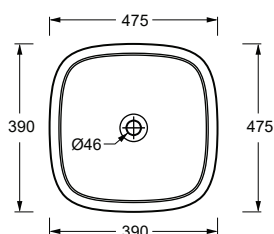

332301..

Lucidi / Shiny

Opachi / Matt

cm 47,5x47,5x91

kg 43,5

Capienza Bacino / Basin capacity lt

pallet ita

pallet ex

COD.

FIX05F

TECNICAL SHEET n°: 27	DESIGNER: MASSIMILIANO BRACONI	CODE: 33230101	Alice Ceramica srl Via Sassacci, 17 - 01033 Civita Castellana (VT), Italy Tel [+39] 0761.598.328 [+39] 0761.513.252 Fax [+39]0761.540.352 www.aliceceramica.com - info@aliceceramica.it		
SHEET FORMAT: A4	ISO	REVISION: 00	SCALE: 1:20	DATE: 16/12/2022	
REGULATION:  EN 14688 / EN31 / Dop-14688*	Pg: 1				
All the measurements respect the tollerances provided by the Alice Ceramica srl.					