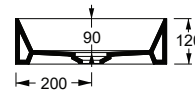

Articolo / Article

COD.

Lavabo Spy ø 40 . installazione ad appoggio.

Spy ø 40 washbasin. Countertop installation.

Bianco Europa / Europa White

34230101

Colorato / Coloured

Specificare il colore al momento dell'ordine

Specify the color when ordering

342301..

Lucidi / Shiny

Opachi / Matt

cm 40xh12

kg 8

Capienza Bacino / Basin capacity lt

pallet ita 54

pallet ex 80

Accessori / Accesories

Piletta in ceramica scarico libero
Ceramic free flow drain

COD.

PIL006

Piletta Up&Down
Up&Down drain

COD.

PIL008

Sifone tondo in ottone finitura cromo
Round brass siphon chrome finish

COD.

SIF01

Sifone tondo in ottone finitura nero matt
Round brass siphon black matt finish

SIF01N

TECNICAL SHEET n°: 68	DESIGNER: MASSIMILIANO BRACONI	CODE: 34230101	Alice Ceramica srl Via Sassacci, 17 - 01033 Civita Castellana (VT), Italy Tel [+39] 0761.598.328 [+39] 0761.513.252 Fax [+39]0761.540.352 www.aliceceramica.com - info@aliceceramica.it		
SHEET FORMAT: A4	ISO	REVISION: 00	SCALE: 1:20	DATE: 05/01/2023	
REGULATION: CE EN 14688 / EN31 / Dop-14688*	Pg: 1				
All the measurements respect the tollerances provided by the Alice Ceramica srl.					

* Regulations here shown are exclusively referred to ceramic items