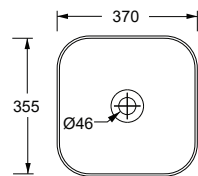

Articolo / Article

COD.

Lavabo Unica 37x37. Installazione ad appoggio.
Unica 37x37 washbasin. Countertop installation.

Bianco Europa / Europa White

32170101

Colorato / Coloured

Specificare il colore al momento dell'ordine
Specify the color when ordering

321701..

Lucidi / Shiny

Opachi / Matt

cm 37x37

kg 9

Capienza Bacino / Basin capacity

lt 11,5

pallet ita 20

pallet ex 44

Accessori / Accessories

Piletta in ceramica scarico libero
Ceramic free flow drain

COD.

PIL006

Sifone tondo in ottone finitura cromo
Round brass siphon chrome finish

COD.

SIF01

Sifone tondo in ottone finitura nero matt
Round brass siphon black matt finish

SIF01N

Piletta Up&Down
Up&Down drain

PIL008

TECNICAL SHEET n°: 06	DESIGNER: MASSIMILIANO BRACONI	CODE: 32170101
SHEET FORMAT: A4	ISO	REVISION: 00
REGULATION: CE EN 14688 / EN31 / Dop-14688*	SCALE: 1:20	DATE: 30/11/2022
All the measurements respect the tollerances provided by the Alice Ceramica srl.		Pg: 1

Alice Ceramica srl
Via Sassacci, 17 - 01033
Civita Castellana (VT), Italy
Tel [+39] 0761.598.328 [+39] 0761.513.252
Fax [+39] 0761.540.352
www.aliceceramica.com - info@aliceceramica.it