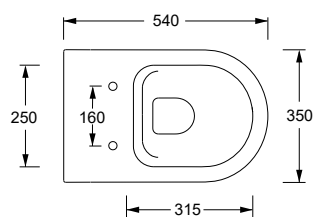

322001..

Lucidi / Shiny

Opachi / Matt

cm 54X35x42

kg 26

Senza brida/Rimless

pallet ita 15

pallet ex 25

COD.

FIX05F

Curva in plastica fissa
Standard plastic pipe fitting

MCUT

TECNICAL SHEET n°: 47	DESIGNER: MASSIMILIANO BRACONI	CODE: 32200101			
SHEET FORMAT: A4	ISO	REVISION: 00	SCALE: 1:20	DATE: 02/12/2022	
REGULATION: EN 997 / EN 33 / Dop- 997*				Pg: 1	
All the measurements respect the tollerances provided by the Alice Ceramica srl.					