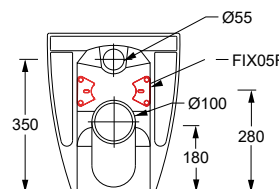

322001..

Lucidi / Shiny

Opachi / Matt

cm 54X35x42

kg 26

Senza brida/Rimless

pallet ita 15

pallet ex 25

COD.

FIX05F

Curva in plastica fissa
Standard plastic pipe fitting

MCUT

TECNICAL SHEET n°: 47	DESIGNER: MASSIMILIANO BRACONI	CODE: 32200101			
SHEET FORMAT: A4	ISO	REVISION: 00	SCALE: 1:20	DATE: 02/12/2022	
REGULATION: EN 997 / EN 33 / Dop- 997*				Pg: 1	
All the measurements respect the tollerances provided by the Alice Ceramica srl.					