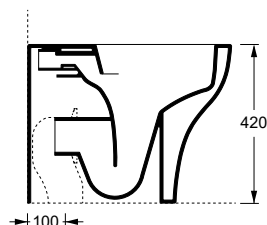

322001..

Lucidi / Shiny

Opachi / Matt

cm 54X35x42

kg 26

Senza brida/Rimless

pallet ita 15

pallet ex 25

COD.

FIX05F

Curva in plastica fissa
Standard plastic pipe fitting

MCUT

TECNICAL SHEET n°: 47	DESIGNER: MASSIMILIANO BRACONI	CODE: 32200101			
SHEET FORMAT: A4	ISO	REVISION: 00	SCALE: 1:20	DATE: 02/12/2022	
REGULATION: EN 997 / EN 33 / Dop- 997*				Pg: 1	
All the measurements respect the tollerances provided by the Alice Ceramica srl.					