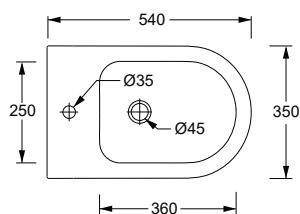

Accessori / Accesories

COD.

Piletta in ceramica scarico libero
Ceramic free flow drain

PIL006

Piletta Up&Down
Up&Down drain

PIL008

COD.

Fissaggio per vaso/bidet sgancio rapido
Fixing screws for WC/bidet quick release

FIX05F

TECNICAL SHEET n°: 46	DESIGNER: MASSIMILIANO BRACONI	CODE: 22210101	Alice Ceramica srl Via Sassacci, 17 - 01033 Civita Castellana (VT), Italy Tel [+39] 0761.598.328 [+39] 0761.513.252 Fax [+39] 0761.540.352 www.aliceceramica.com - info@aliceceramica.it				
SHEET FORMAT: A4	ISO	REVISION: 00				SCALE: 1:20	DATE: 02/12/2022
REGULATION: EN 14528 / EN 35 / Dop- 14528*		Pg: 1					
All the measurements respect the tollerances provided by the Alice Ceramica srl.							

* Regulations here shown are exclusively referred to ceramic items