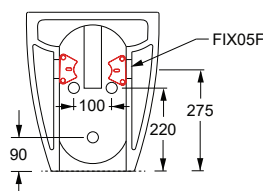

cm 54X35Xh42

kg 25

Capienza bacino/Basin capacity

lt

pallet ita 15

pallet ex 20