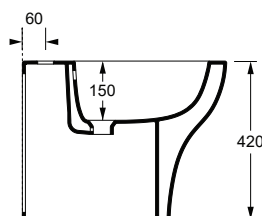

cm 54X35Xh42

kg 25

Capienza bacino/Basin capacity

lt

pallet ita 15

pallet ex 20