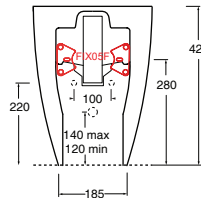

Accessori / Accesories

COD.

Piletta in ceramica scarico libero
Ceramic free flow drain

PIL006

Piletta Up&Down
Up&Down drain

PIL008

COD.

Fissaggio per vaso/bidet sgancio rapido
Fixing screws for WC/bidet quick release

FIX05F

TECNICAL SHEET n°: 87	DESIGNER: MASSIMILIANO BRACONI	CODE: 45110101	Alice Ceramica srl Via Sassacci, 17 - 01033 Civita Castellana (VT), Italy Tel [+39] 0761.598.328 [+39] 0761.513.252 Fax [+39]0761.540.352 www.aliceceramica.com - info@aliceceramica.it		
SHEET FORMAT: A4	ISO	REVISION: 00	SCALE: 1:20	DATE: 30/03/2023	
REGULATION: EN 14528 / EN 35 / Dop- 14528*	Pg: 1				
All the measurements respect the tollerances provided by the Alice Ceramica srl.					

* Regulations here shown are exclusively referred to ceramic items